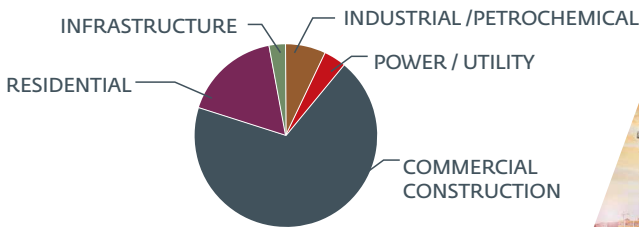

> Global leader and multi-national manufacturer of Top-slewing and Self-erecting Tower cranes.

> America's premier brand of Boom trucks.