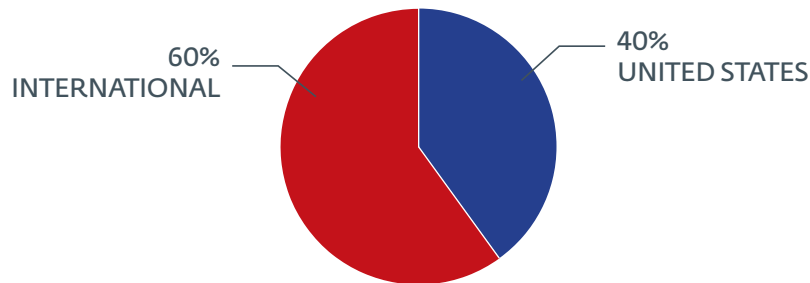

SALES BY REGION

2016FY Data