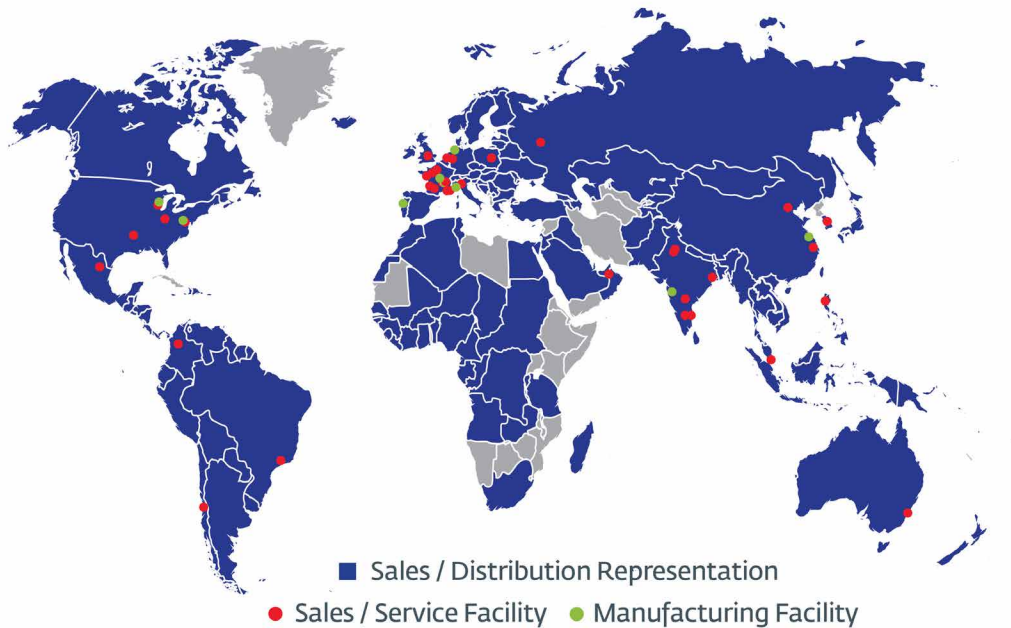

## WE ARE CRANES

Founded in 1902, The Manitowoc Company, Inc. is a leading global manufacturer of cranes and lift solutions that serve a broad and diverse customer base around the world. Our products include Crawler cranes, Tower cranes and Mobile cranes for the heavy construction industry, which are complemented by industry-leading aftermarket support services. We serve various markets, including infrastructure, residential and commercial construction, petrochemical, industrial, power / utility and military applications.

**SALES BY REGION**

2016FY Data

**SALES / DISTRIBUTION GLOBAL FOOTPRINT**

© The Manitowoc Company, Inc  
2017

**MTW**  
**LISTED**  
**NYSE**