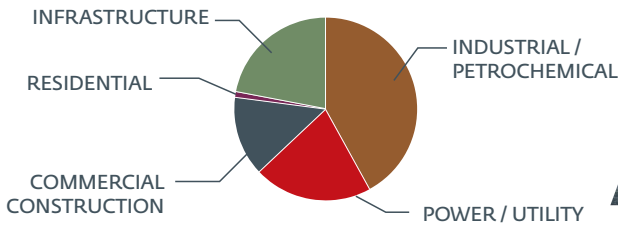

WE ARE CRANES

Founded in 1902, The Manitowoc Company, Inc. is a leading global manufacturer of cranes and lift solutions that serve a broad and diverse customer base around the world. Our products include Crawler cranes, Tower cranes and Mobile cranes for the heavy construction industry, which are complemented by industry-leading aftermarket support services. We serve various markets, including infrastructure, residential and commercial construction, petrochemical, industrial, power / utility and military applications.

> The industry benchmark for high-capacity, Lattice-boom Crawler cranes.

> World leader in Rough-terrain crane sales and Mobile crane technology.

> Global leader and multi-national manufacturer of Top-slewing and Self-erecting Tower cranes.

> America's premier brand of Boom trucks.

> The unrivaled leader in crane aftermarket service and support.

> Providing access to flexible, affordable financing for our customers.