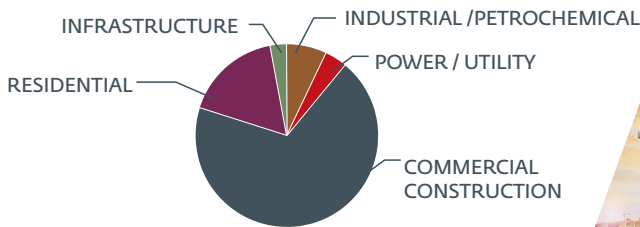

> Global leader and multi-national manufacturer of Top-slewing and Self-erecting Tower cranes.

> America's premier brand of Boom trucks.