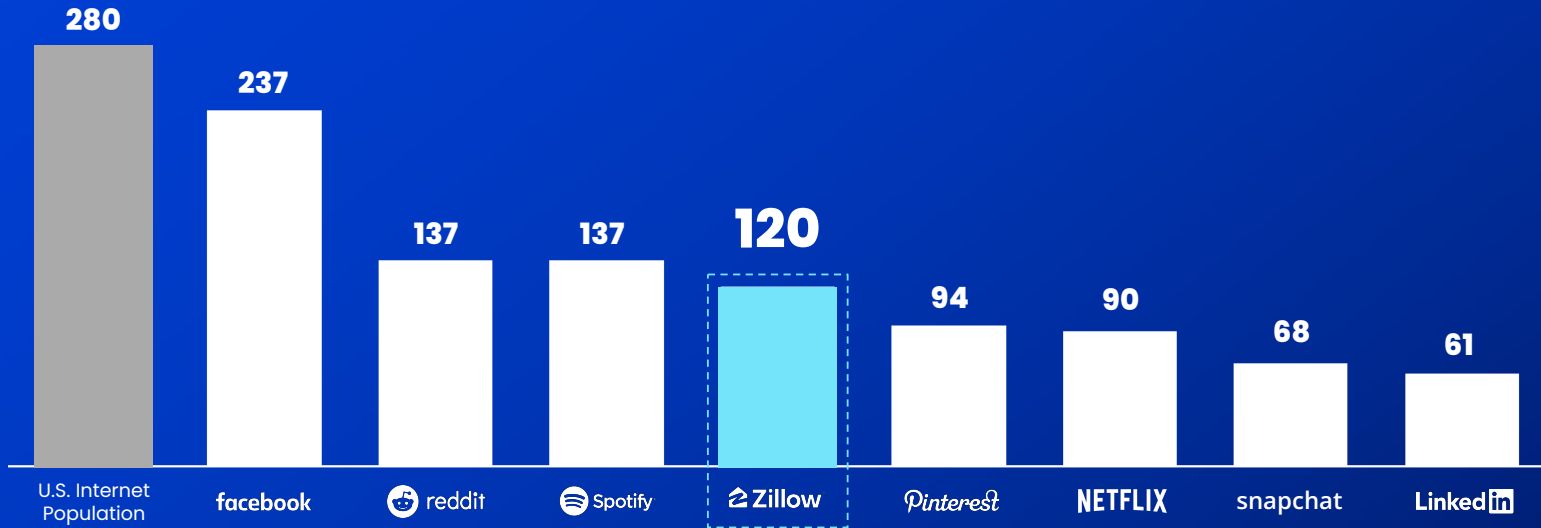

Subscription vs one-time

An underwater photograph of an iceberg. The small, sharp peak of the iceberg is visible above the water surface, while the much larger, jagged, and textured base of the iceberg is submerged beneath the clear blue water. The scene is lit from above, creating a gradient of blue from light at the surface to darker at the bottom.

Zillow[®] is in rarefied air

Sample of leading brands' unique visitors (millions),
per Comscore

Zillow checks my boxes

Founder-engaged company

BIG transactions

Unique content & data

Hidden depths of industry integration