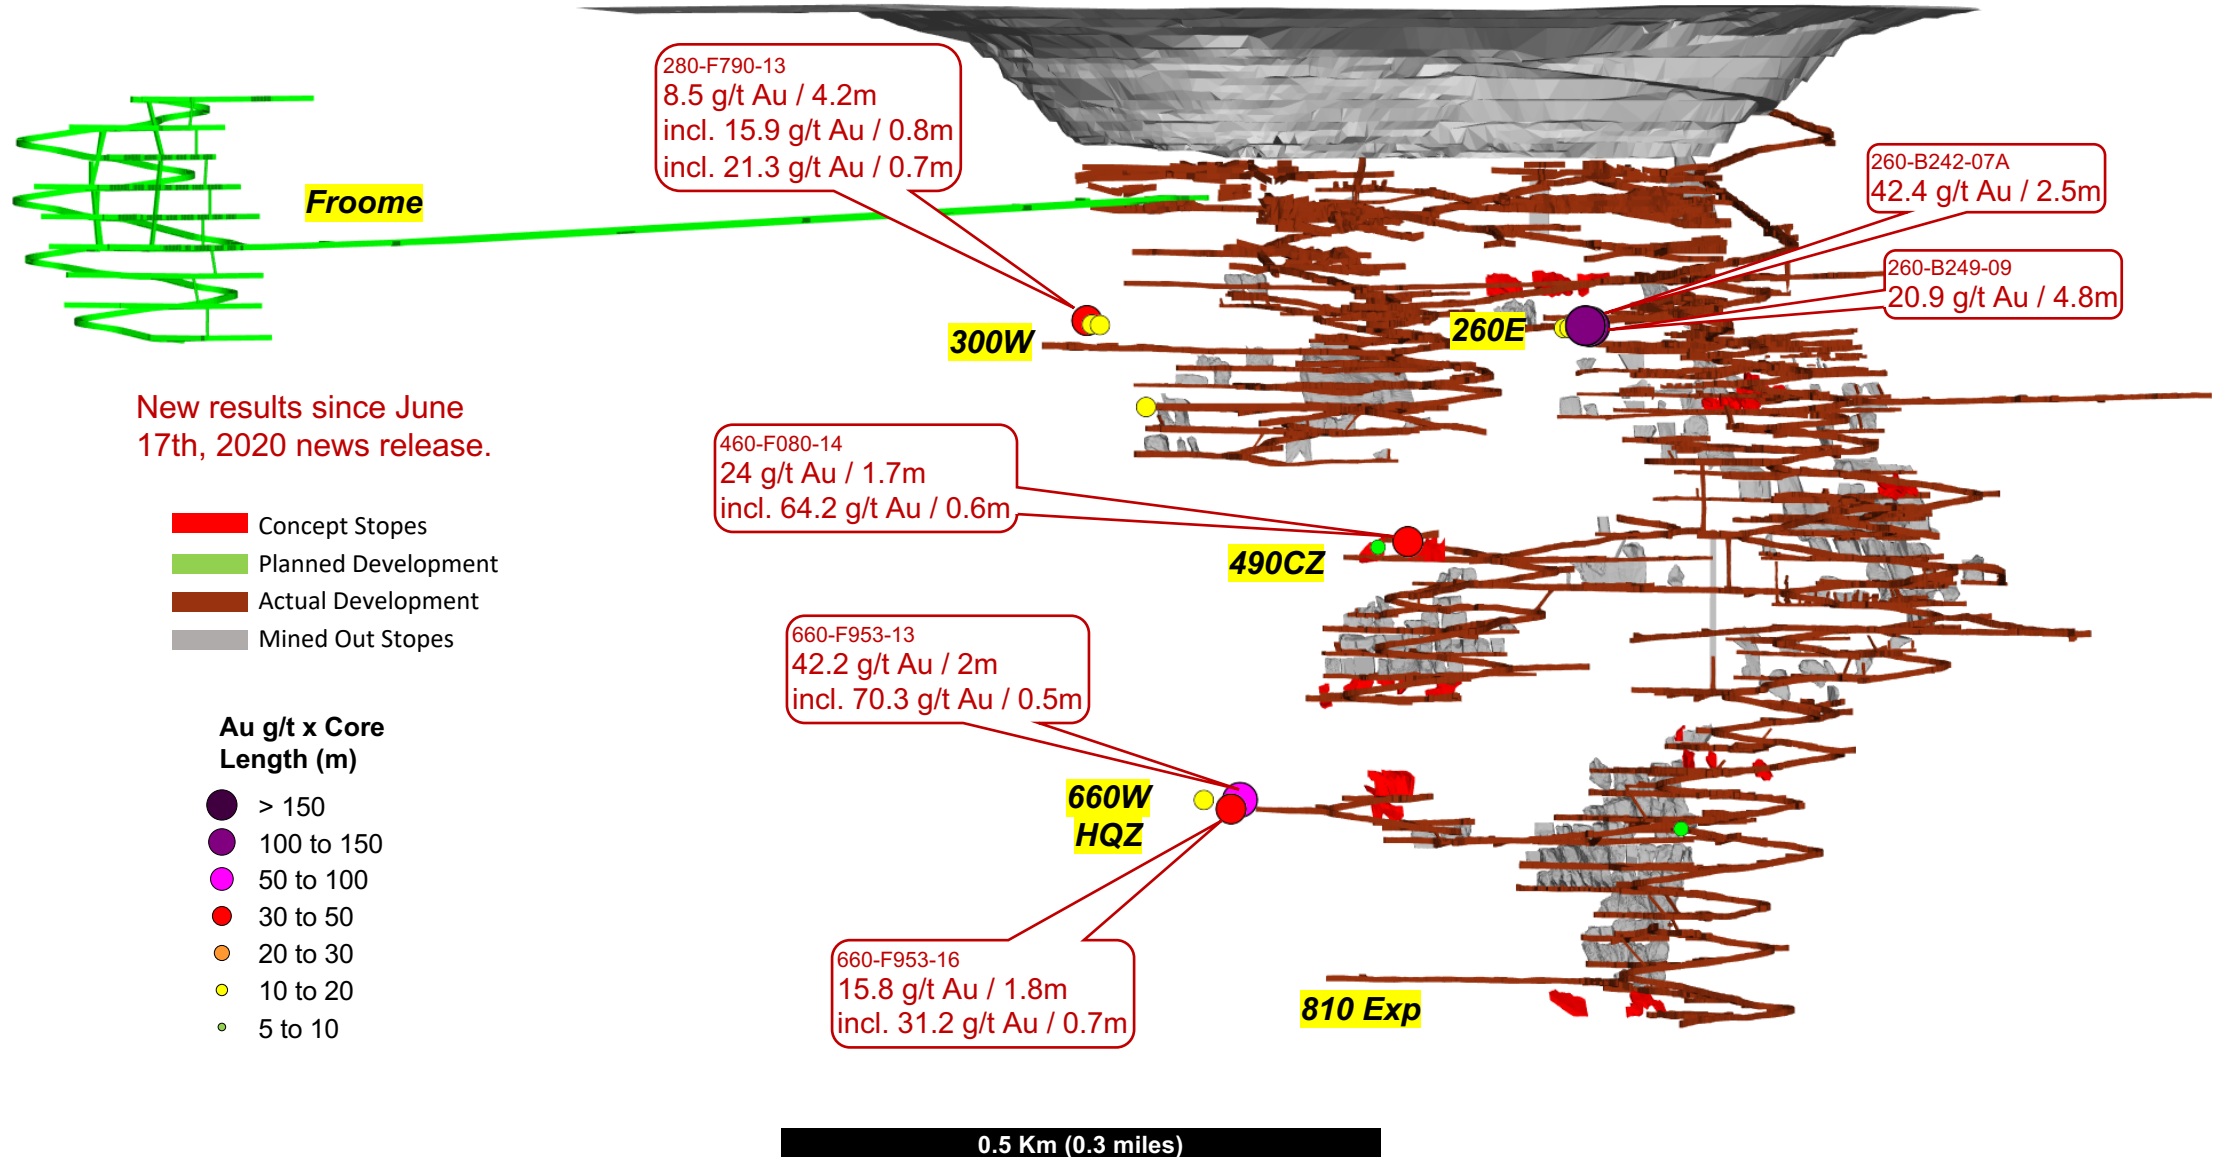

Figure 1: Black Fox Mine – Longitudinal Section

New results since June 17th, 2020 news release.